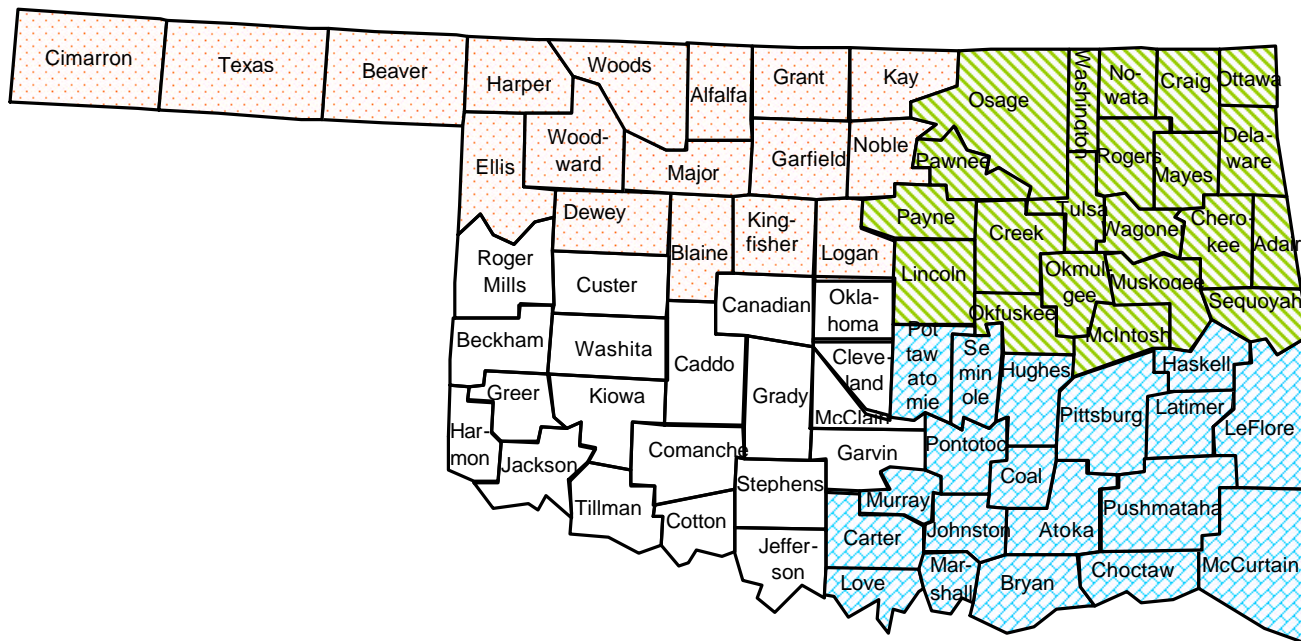

Secretary Directory

10/9/2006

Oklahoma State University Cooperative Extension Service

-  **Northwest (Enid)**
- Alfalfa
 - Beaver
 - Blaine
 - Cimarron
 - Dewey
 - Ellis
 - Garfield
 - Grant
 - Harper
 - Kay
 - Kingfisher
 - Logan
 - Major
 - Noble
 - Texas
 - Woods
 - Woodward

-  **Northeast (Muskogee)**
- Adair
 - Cherokee
 - Craig
 - Creek
 - Delaware
 - Lincoln
 - Mayes
 - McIntosh
 - Muskogee
 - Nowata
 - Okfuskee
 - Okmulgee
 - Osage
 - Ottawa
 - Pawnee
 - Payne
 - Rogers
 - Sequoyah
 - Tulsa
 - Wagoner
 - Washington

-  **Southwest (Duncan)**
- Beckham
 - Caddo
 - Canadian
 - Cleveland
 - Comanche
 - Cotton
 - Custer
 - Garvin
 - Grady
 - Greer
 - Harmon
 - Jackson
 - Jefferson
 - Kiowa
 - McClain
 - Oklahoma
 - Roger Mills
 - Stephens
 - Tillman
 - Washita

-  **Southeast (Ada)**
- Atoka
 - Bryan
 - Carter
 - Choctaw
 - Coal
 - Haskell
 - Hughes
 - Johnston
 - Latimer
 - LeFlore
 - Love
 - Marshall
 - McCurtain
 - Murray
 - Pittsburg
 - Pontotoc
 - Pottawatomie
 - Pushmataha
 - Seminole